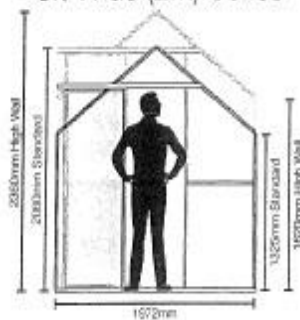

6ft Wide (2m) Series

8ft Wide (2.6m) Series

10ft Wide (3.2m) Series

6x6 Greenhouses

W 1972mm x L 1972mm

1 Single sliding door & 2 roof vents

Standard Height	PG0606S-PC6	\$1,295
High Wall	PG0606H-PC6	\$1,595
Standard Height	PG0606S-TG4	\$2,295
High Wall	PG0606H-TG4	\$2,595
Standard Height	PG0606S-SM5	\$1,795
High Wall	PG0606H-SM5	\$2,095

6x8 Greenhouses

W 1972mm x L 2596mm

1 Single sliding door & 2 roof vents

Standard Height	PG0608S-PC6	\$1,695
High Wall	PG0608H-PC6	\$1,995
Standard Height	PG0608S-TG4	\$2,695
High Wall	PG0608H-TG4	\$2,995
Standard Height	PG0608S-SM5	\$2,195
High Wall	PG0608H-SM5	\$2,495

6x10 Greenhouses

W 1972mm x L 3220mm

1 Single sliding door & 2 roof vents

Standard Height	PG0610S-PC6	\$2,195
High Wall	PG0610H-PC6	\$2,495
Standard Height	PG0610S-TG4	\$3,195
High Wall	PG0610H-TG4	\$3,495
Standard Height	PG0610S-SM5	\$2,695
High Wall	PG0610H-SM5	\$2,995