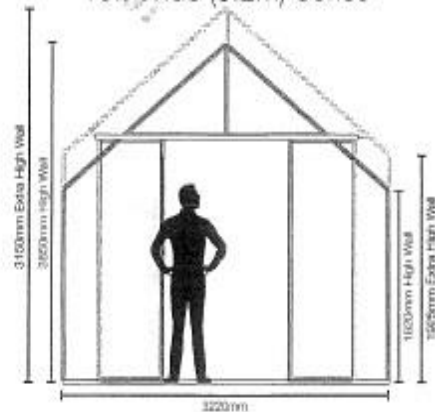

6ft Wide (2m) Series

8ft Wide (2.6m) Series

10ft Wide (3.2m) Series

6x6 Greenhouses

W 1972mm x L 1972mm

1 Single sliding door & 2 roof vents

Standard Height	PG0606S-PC6	\$1,295
High Wall	PG0606H-PC6	\$1,595
Standard Height	PG0606S-TG4	\$2,295
High Wall	PG0606H-TG4	\$2,595
Standard Height	PG0606S-SM5	\$1,795
High Wall	PG0606H-SM5	\$2,095

6x8 Greenhouses

W 1972mm x L 2596mm

1 Single sliding door & 2 roof vents

Standard Height	PG0608S-PC6	\$1,695
High Wall	PG0608H-PC6	\$1,995
Standard Height	PG0608S-TG4	\$2,695
High Wall	PG0608H-TG4	\$2,995
Standard Height	PG0608S-SM5	\$2,195
High Wall	PG0608H-SM5	\$2,495

6x10 Greenhouses

W 1972mm x L 3220mm

1 Single sliding door & 2 roof vents

Standard Height	PG0610S-PC6	\$2,195
High Wall	PG0610H-PC6	\$2,495
Standard Height	PG0610S-TG4	\$3,195
High Wall	PG0610H-TG4	\$3,495
Standard Height	PG0610S-SM5	\$2,695
High Wall	PG0610H-SM5	\$2,995