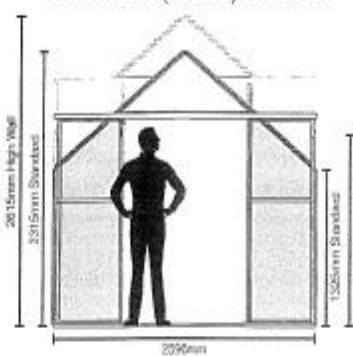

6ft Wide (2m) Series

8ft Wide (2.6m) Series

10ft Wide (3.2m) Series

6x6 Greenhouses

W 1972mm x L 1972mm

1 Single sliding door & 2 roof vents

Standard Height	PG0606S-PC6	\$1,295
High Wall	PG0606H-PC6	\$1,595
Standard Height	PG0606S-TG4	\$2,295
High Wall	PG0606H-TG4	\$2,595
Standard Height	PG0606S-SM5	\$1,795
High Wall	PG0606H-SM5	\$2,095

6x8 Greenhouses

W 1972mm x L 2596mm

1 Single sliding door & 2 roof vents

Standard Height	PG0608S-PC6	\$1,695
High Wall	PG0608H-PC6	\$1,995
Standard Height	PG0608S-TG4	\$2,695
High Wall	PG0608H-TG4	\$2,995
Standard Height	PG0608S-SM5	\$2,195
High Wall	PG0608H-SM5	\$2,495

6x10 Greenhouses

W 1972mm x L 3220mm

1 Single sliding door & 2 roof vents

Standard Height	PG0610S-PC6	\$2,195
High Wall	PG0610H-PC6	\$2,495
Standard Height	PG0610S-TG4	\$3,195
High Wall	PG0610H-TG4	\$3,495
Standard Height	PG0610S-SM5	\$2,695
High Wall	PG0610H-SM5	\$2,995