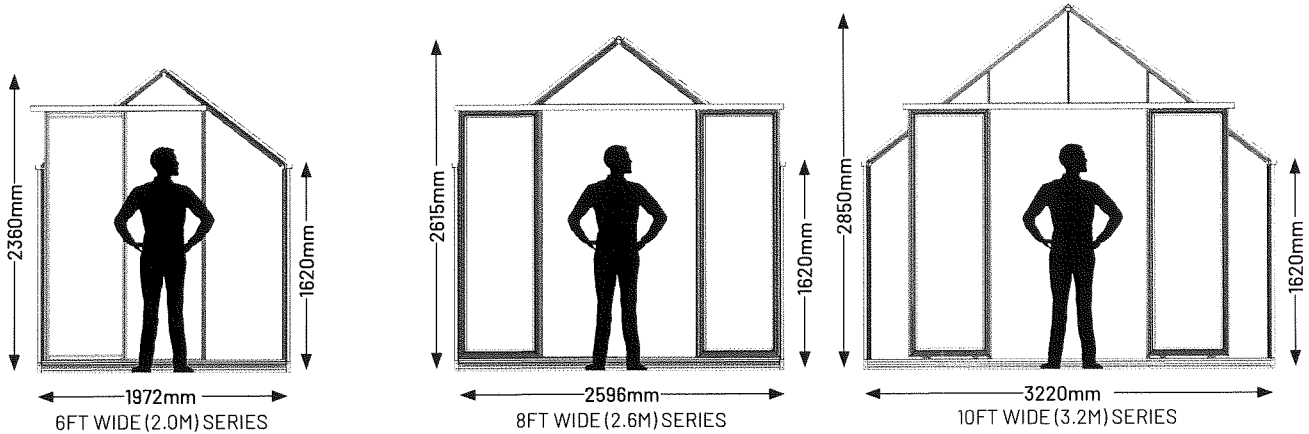

GREENHOUSE SIZE RANGE

NZ's Largest range of quality Greenhouses

6X6 GREENHOUSES

W 1972mm x L 1972mm. 1 door & 2 roof vents

6mm Polycarb	PG0606H-PC6	$1,995
4mm Safety Glass	PG0606H-TG4	$2,995
Shade Mesh	PG0606H-SM5	$2,495

8X6 GREENHOUSES

W 2596mm x L 1972mm. 2 sliding doors & 2 roof vents

6mm Polycarb	PG0806H-PC6	$2,495
4mm Safety Glass	PG0806H-TG4	$3,495
Shade Mesh	PG0806H-SM5	$2,995

10X8 GREENHOUSES

W 3220mm x L 2596mm. 2 sliding doors & 4 roof vents

6mm Polycarb	UG1008H-PC6	$4,495
4mm Safety Glass	UG1008H-TG4	$5,495
Shade Mesh	UG1008H-SM5	$4,995

6X8 GREENHOUSES

W 1972mm x L 2596mm. 1 door & 2 roof vents

6mm Polycarb	PG0608H-PC6	$2,495
4mm Safety Glass	PG0608H-TG4	$3,495
Shade Mesh	PG0608H-SM5	$2,995

8X8 GREENHOUSES

W 2596mm x L 2596mm. 2 sliding doors & 2 roof vents

6mm Polycarb	PG0808H-PC6	$2,995
4mm Safety Glass	PG0808H-TG4	$3,995
Shade Mesh	PG0808H-SM5	$3,495

10X10 GREENHOUSES

W 3220mm x L 3220mm. 2 sliding doors & 4 roof vents

6mm Polycarb	UG1010H-PC6	$4,995
4mm Safety Glass	UG1010H-TG4	$5,995
Shade Mesh	UG1010H-SM5	$5,495

6X10 GREENHOUSES

W 1972mm x L 3220mm. 1 door & 2 roof vents

6mm Polycarb	PG0610H-PC6	$2,995
4mm Safety Glass	PG0610H-TG4	$3,995
Shade Mesh	PG0610H-SM5	$3,495

8X10 GREENHOUSES

W 2596mm x L 3220mm. 2 sliding doors & 2 roof vents

6mm Polycarb	PG0810H-PC6	$3,495
4mm Safety Glass	PG0810H-TG4	$4,495
Shade Mesh	PG0810H-SM5	$3,995

10X12 GREENHOUSES

W 3220mm x L 3844mm. 2 sliding doors & 4 roof vents

6mm Polycarb	UG1012H-PC6	$5,495
4mm Safety Glass	UG1012H-TG4	$6,495
Shade Mesh	UG1012H-SM5	$5,995

6X12 GREENHOUSES

W 1972mm x L 3844mm. 1 door & 4 roof vents

6mm Polycarb	PG0612H-PC6	$3,495
4mm Safety Glass	PG0612H-TG4	$4,495
Shade Mesh	PG0612H-SM5	$3,995

8X12 GREENHOUSES

W 2596mm x L 3844mm. 2 sliding doors & 4 roof vents

6mm Polycarb	PG0812H-PC6	$3,995
4mm Safety Glass	PG0812H-TG4	$4,995
Shade Mesh	PG0812H-SM5	$4,495

10X16 GREENHOUSES

W 3220mm x L 5138mm. 2 sliding doors & 6 roof vents

6mm Polycarb	UG1016H-PC6	$6,995
4mm Safety Glass	UG1016H-TG4	$7,995
Shade Mesh	UG1016H-SM5	$7,495

6X16 GREENHOUSES

W 1972mm x L 5138mm. 1 door & 6 roof vents

6mm Polycarb	PG0616H-PC6	$4,995
4mm Safety Glass	PG0616H-TG4	$5,995
Shade Mesh	PG0616H-SM5	$5,495

8X16 GREENHOUSES

W 2596mm x L 5138mm. 2 sliding doors & 6 roof vents

6mm Polycarb	PG0816H-PC6	$5,995
4mm Safety Glass	PG0816H-TG4	$6,995
Shade Mesh	PG0816H-SM5	$6,495

10X20 GREENHOUSES

W 3220mm x L 6386mm. 2 sliding doors & 8 roof vents

6mm Polycarb	UG1020H-PC6	$8,495
4mm Safety Glass	UG1020H-TG4	$9,495
Shade Mesh	UG1020H-SM5	$8,995

6X20 GREENHOUSES

W 1972mm x L 6386mm. 1 door & 8 roof vents

6mm Polycarb	PG0620H-PC6	$5,995
4mm Safety Glass	PG0620H-TG4	$6,995
Shade Mesh	PG0620H-SM5	$6,495

8X20 GREENHOUSES

W 2596mm x L 6386mm. 2 sliding doors & 8 roof vents

6mm Polycarb	PG0820H-PC6	$6,995
4mm Safety Glass	PG0820H-TG4	$7,995
Shade Mesh	PG0820H-SM5	$7,495

10X24 GREENHOUSES

W 3220mm x L 7680mm. 2 sliding doors & 8 roof vents